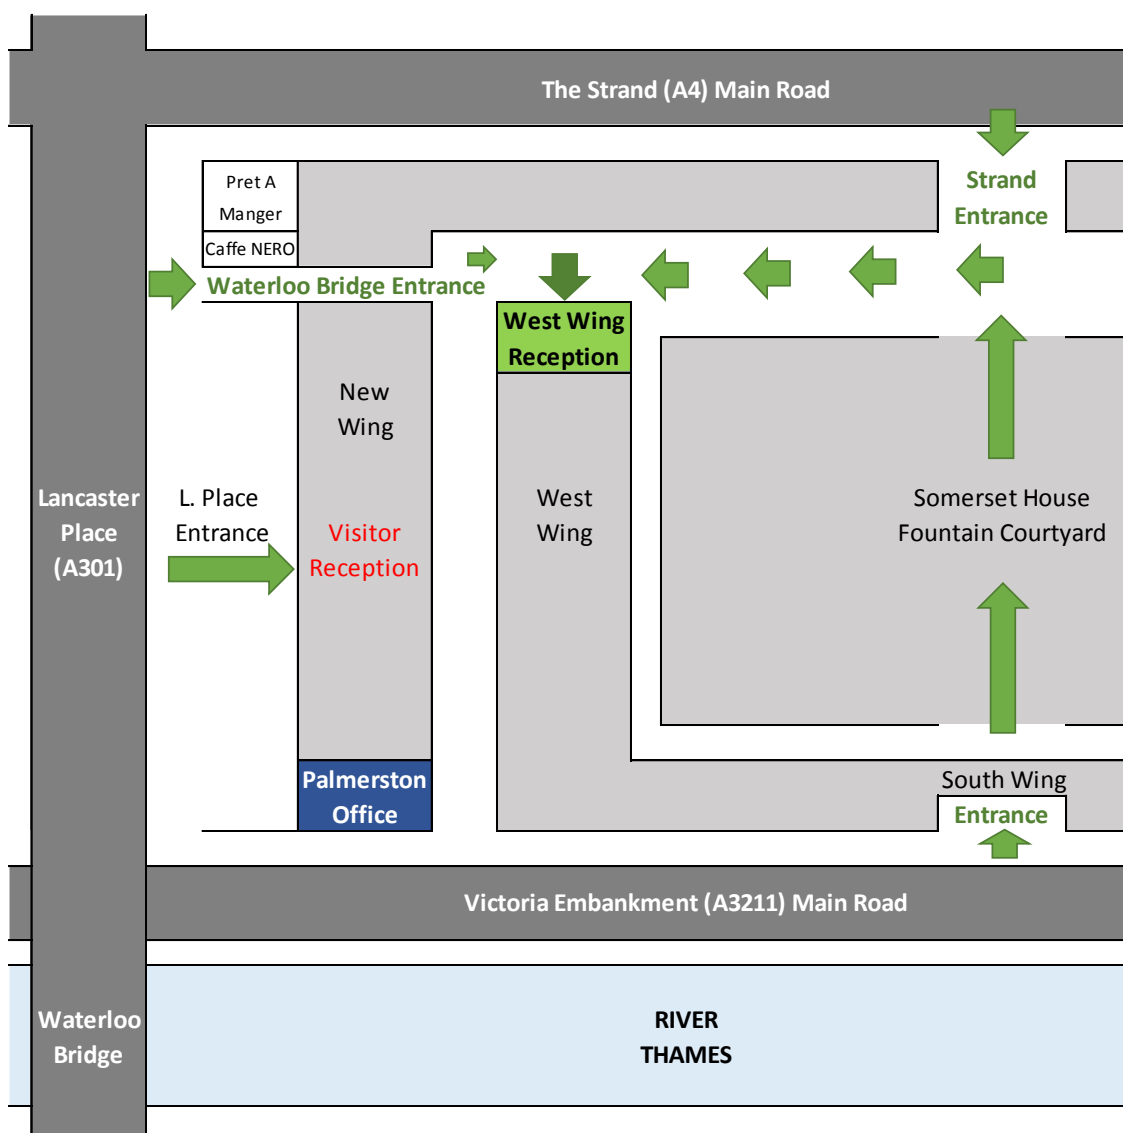

## How to find Palmerston at Somerset House

Contact Details: **New Wing, Somerset House, Strand, WC2R 1LA – Tel: +44 (0)20 3701 7730**

When arriving at Somerset House visitors need to make their way to either:

1. **West Wing Reception**. Have reception notify us of your arrival.
2. **New Wing Visitor Reception**. Have reception notify us of your arrival.

**Main routes to West Wing Reception & New Wing Visitor Reception:**